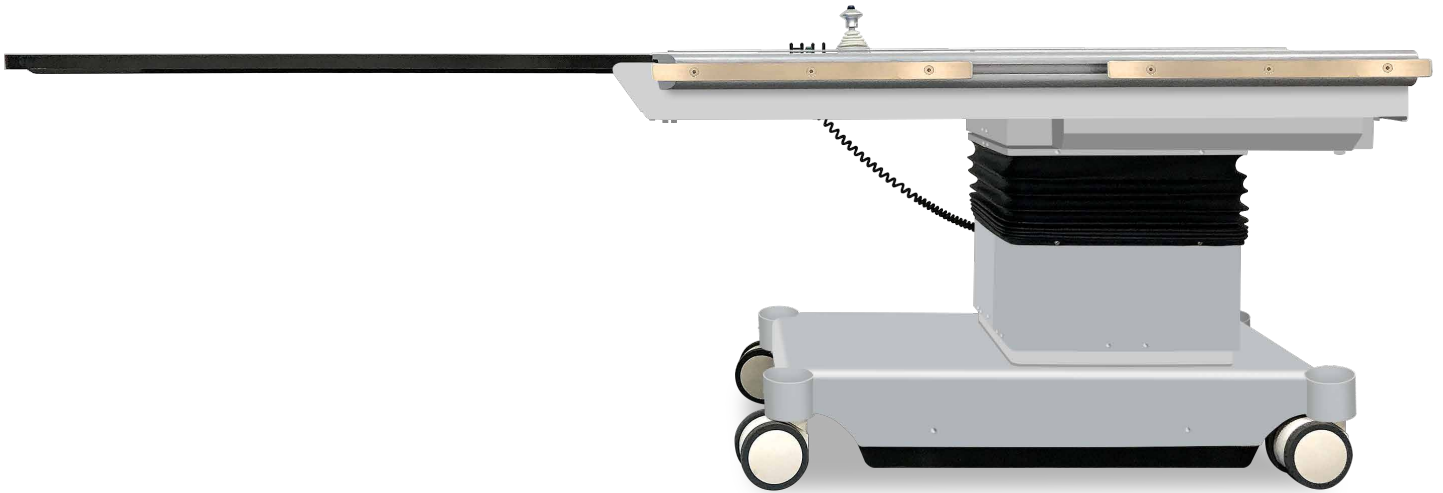

ATS TRINITY

CARBON FIBER TOP IMAGING TABLE

INTUITIVE MOTION
UNYIELDING STABILITY

ATS LATERIS

Intuitive Motion

Built to the foremost standard of quality, with intuition and stability in mind. The ATS Trinity® imaging table exceeds the standards in patient positioning. The ATS surgical table features a C-arm compatible carbon fiber table top with a 550 LB lift capacity. The ATS is equipped with a motorized 4 way floating top to maximize patient imaging access. Other movements include: Trendelenburg, Reverse Trendelenburg, Lateral Tilt, and Up/Down elevation.

Patient Safety

The ATS Surgical table is mobile on 4 anti-static castors. A floor lock system braces the table in place with unyielding stability. A battery backup system is a standard feature. The removable hand controller is ergonomic and outfitted with safety locks to avoid unintentional table movement. A return to level function is available as an option.

Built To The Foremost Standard Of Quality

WITH MOVEMENT AND STABILITY IN MIND.

- 4 Way Floating Top with Lateral Tilt

- Intuitive All-In-One Removable Hand Control

- Carbon Fiber Top with Removable Accessory Rail Mounts

MOVEMENTS:

Adjustable height	700 mm - 1100 mm
Trendelenburg / Reverse Trendelenburg	30 Degrees
Oblique left/Right Lateral Tilt	15 Degrees

Longitude Table Top Float	700 mm
Side/Side Table Top Float	200 mm
Weight Capacity	250Kg (550 LBS)
Ingress Protection	IPX4
Power Supply	Universal AC 110V-220V / 50Hz-60Hz 50Hz-60Hz DC 24V
Battery Backup	2.4 AH