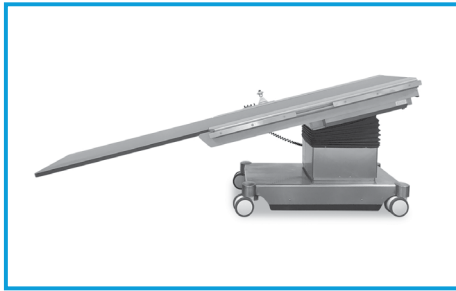

ATS TRINITY TECHNICAL SPECIFICATIONS:

■ Trendelenburg