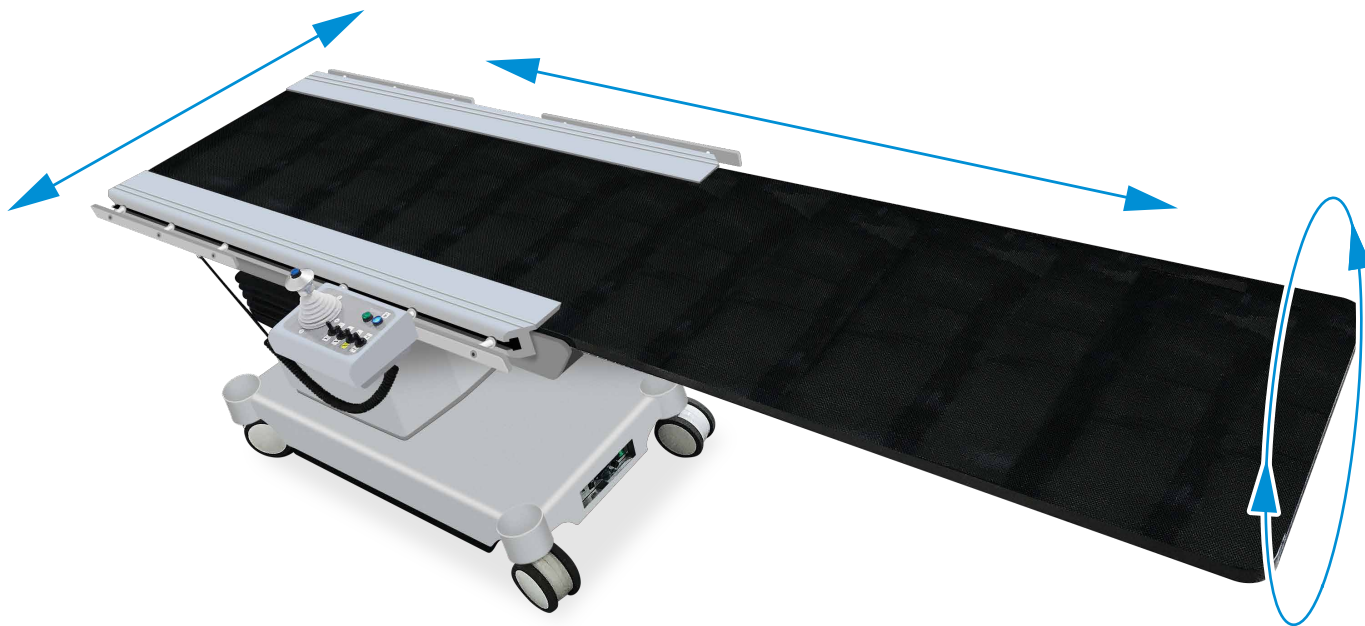

ATS TRINITY

CARBON FIBER TOP IMAGING TABLE

INTUITIVE MOTION
UNYIELDING STABILITY

ATS LATERIS

Intuitive Motion

Built to the foremost standard of quality, with intuition and stability in mind. The ATS Trinity® imaging table exceeds the standards in patient positioning. The ATS surgical table features a C-arm compatible carbon fiber table top with a 550 LB lift capacity. The ATS is equipped with a motorized 4 way floating top to maximize patient imaging access. Other movements include: Trendelenburg, Reverse Trendelenburg, Lateral Tilt, and Up/Down elevation.

Patient Safety

The ATS Surgical table is mobile on 4 anti-static castors. A floor lock system braces the table in place with unyielding stability. A battery backup system is a standard feature. The removable hand controller is ergonomic and outfitted with safety locks to avoid unintentional table movement. A return to level function is available as an option.

Built To The Foremost Standard Of Quality

WITH MOVEMENT AND STABILITY IN MIND.

- 4 Way Floating Top with Lateral Tilt

- Intuitive All-In-One Removable Hand Control

- Carbon Fiber Top with Removable Accessory Rail Mounts

MOVEMENTS:

Adjustable height	700 mm - 1100 mm
Trendelenburg / Reverse Trendelenburg	30 Degrees
Oblique left/Right Lateral Tilt	15 Degrees

Longitude Table Top Float	700 mm
Side/Side Table Top Float	200 mm
Weight Capacity	250Kg (550 LBS)
Ingress Protection	IPX4
Power Supply	Universal AC 110V-220V / 50Hz-60Hz 50Hz-60Hz DC 24V
Battery Backup	2.4 AH