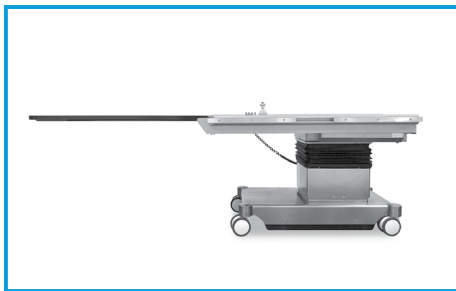

■ Adjustable Elevation