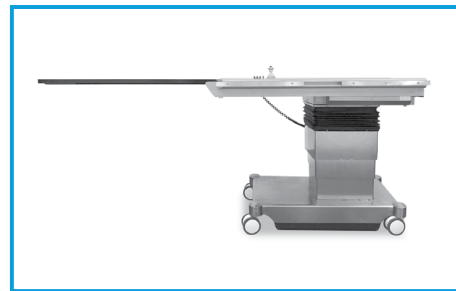

■ Adjustable Elevation