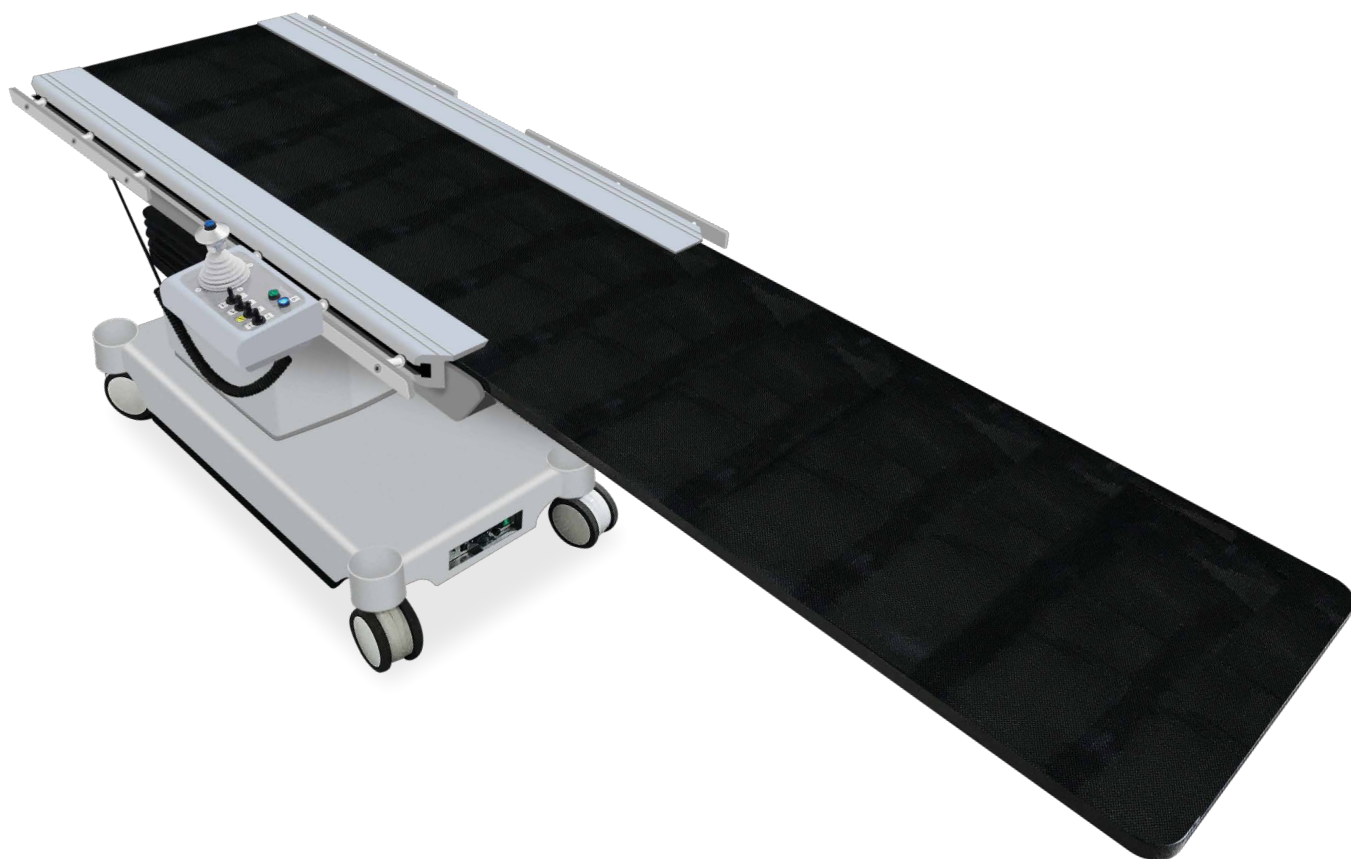

ATS TRINITY

CARBON FIBER TOP IMAGING TABLE

INTUITIVE MOTION
UNYIELDING STABILITY

ATS LATERIS

Intuitive Motion

Built to the foremost standard of quality, with intuition and stability in mind. The ATS Trinity® imaging table exceeds the standards in patient positioning. The ATS surgical table features a C-arm compatible carbon fiber table top with a 550 LB lift capacity. The ATS is equipped with a motorized 4 way floating top to maximize patient imaging access. Other movements include: Trendelenburg, Reverse Trendelenburg, Lateral Tilt, and Up/Down elevation.

Patient Safety

The ATS Surgical table is mobile on 4 anti-static castors. A floor lock system braces the table in place with unyielding stability. A battery backup system is a standard feature. The removable hand controller is ergonomic and outfitted with safety locks to avoid unintentional table movement. A return to level function is available as an option.

ATS Trinity Features

- Carbon Fiber Top
- Silent Electro-Hydraulic Movements
- 550 LB Lift/Weight Capacity
- Electronic Control Safety Lock
- Mobile Anti-static Castors with Floor Lock
- Floating Top
- Left and Right 15 Degree Lateral Lilt
- Trendelenburg / Reverse Trendelenburg
- Battery Backup
- Accessory Rails
- Optional Auto-Reset / Level Function

Built To The Foremost Standard Of Quality

WITH MOVEMENT AND STABILITY IN MIND.

- 4 Way Floating Top with Lateral Tilt

- Intuitive All-In-One Removable Hand Control

- Carbon Fiber Top with Removable Accessory Rail Mounts