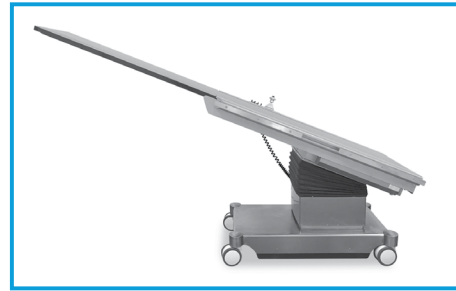

■ Reverse Trendelenburg